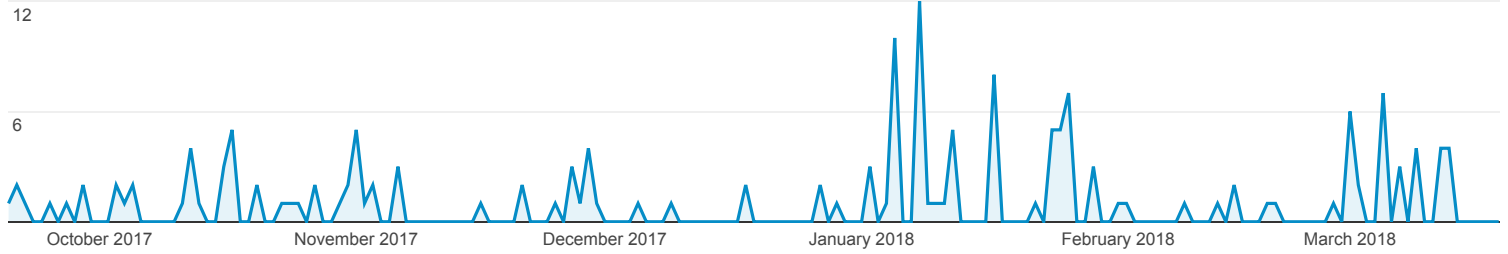

Partnership report

ALL » PAGE: /partnership-for-healthy-delaware/

Sep 20, 2017 - Mar 19, 2018

All Users
0.30% Pageviews

Explorer

Pageviews

Page	Pageviews	Unique Pageviews	Avg. Time on Page	Entrances	Bounce Rate	% Exit	Page Value
	170 % of Total: 0.30% (57,317)	103 % of Total: 0.24% (42,674)	00:02:22 Avg for View: 00:01:27 (62.83%)	23 % of Total: 0.11% (21,854)	52.17% Avg for View: 45.30% (15.18%)	31.18% Avg for View: 38.13% (-18.23%)	\$0.00 % of Total: 0.00% (\$0.00)
1. /partnership-for-healthy-delaware/	170 (100.00%)	103 (100.00%)	00:02:22	23 (100.00%)	52.17%	31.18%	\$0.00 (0.00%)